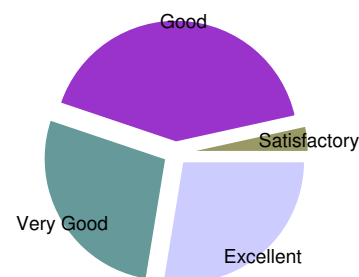

Student Feedback on College TERM1 - 2020-2021

Selected Classes : MA GEO II, MSC Part I Physics, MSC Part II Physics, MA Part 2 Economics, MSC-II (ANALY), MSC-II (ORGNC), MSC-II (MATHS), MSC-II (I TECH), MSC-II COMP SCI

Feedback About : KBP-ASC (PG)

Campus & Infrastructure

Excellent	8
Very Good	8
Good	12
Satisfactory	1
Unsatisfactory	0
Total Respondants	29

Average Score 8 out of 10
Satisfaction Index 100 %

Learning Environment. (Like Teaching faculty Research culture etc)

Excellent	9
Very Good	9
Good	8
Satisfactory	2
Unsatisfactory	1
Total Respondants	29

Average Score 8 out of 10
Satisfaction Index 96.55 %

Discipline & General Environment in the College.

Excellent	7
Very Good	9
Good	9
Satisfactory	2
Unsatisfactory	2
Total Respondants	29