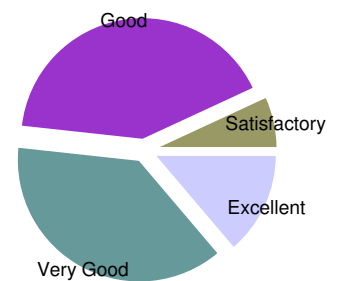

Excellent	9
Very Good	9
Good	8
Satisfactory	2
Unsatisfactory	1
Total Respondants	29

Average Score 8 out of 10
Satisfaction Index 96.55 %

Discipline & General Environment in the College.

Excellent	7
Very Good	9
Good	9
Satisfactory	2
Unsatisfactory	2
Total Respondants	29

Average Score 7 out of 10
Satisfaction Index 93.1 %

Student Feedback on College TERM1 - 2020-2021

Library Facility	
Excellent	10
Very Good	11
Good	7
Satisfactory	1
Unsatisfactory	0
Total Respondants	29

Average Score 8 out of 10
Satisfaction Index 100 %

Other Facilities. (Like Gymnasium Sports etc.)	
Excellent	4
Very Good	6
Good	11
Satisfactory	7
Unsatisfactory	1
Total Respondants	29

Average Score 6 out of 10
Satisfaction Index 96.55 %

Activities in the college. (Like Co curricular Extra curricular Festivals Celebrations Various Competitions etc.)	
Excellent	4
Very Good	11
Good	12
Satisfactory	2
Unsatisfactory	0
Total Respondants	29

Average Score 7 out of 10
Satisfaction Index 100 %

Overall rating	
Excellent	7
Very Good	13
Good	8
Satisfactory	1
Unsatisfactory	0
Total Respondants	29

Average Score 8 out of 10
Satisfaction Index 100 %