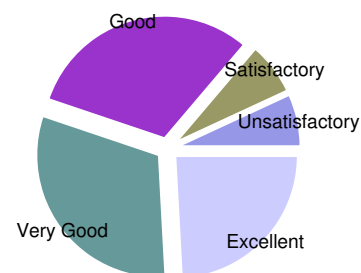

Feedback About : KBP-ASC (PG)

Campus & Infrastructure

Excellent	8
Very Good	8
Good	12
Satisfactory	1
Unsatisfactory	0
Total Respondants	29

Average Score 8 out of 10
Satisfaction Index 100 %

Learning Environment. (Like Teaching faculty Research culture etc)

Excellent	9
Very Good	9
Good	8
Satisfactory	2
Unsatisfactory	1
Total Respondants	29

Average Score 8 out of 10
Satisfaction Index 96.55 %

Discipline & General Environment in the College.

Excellent	7
Very Good	9
Good	9
Satisfactory	2
Unsatisfactory	2
Total Respondants	29

Average Score 7 out of 10
Satisfaction Index 93.1 %

Student Feedback on College TERM1 - 2020-2021

Library Facility	
Excellent	10
Very Good	11
Good	7
Satisfactory	1
Unsatisfactory	0
Total Respondants	29

Average Score 8 out of 10
Satisfaction Index 100 %

Other Facilities. (Like Gymnasium Sports etc.)	
Excellent	4
Very Good	6
Good	11
Satisfactory	7
Unsatisfactory	1
Total Respondants	29

Average Score 6 out of 10
Satisfaction Index 96.55 %

Activities in the college. (Like Co curricular Extra curricular Festivals Celebrations Various Competitions etc.)	
Excellent	4
Very Good	11
Good	12
Satisfactory	2
Unsatisfactory	0
Total Respondants	29