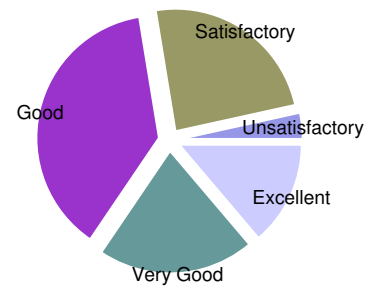

Excellent	9
Very Good	9
Good	8
Satisfactory	2
Unsatisfactory	1
Total Respondants	29

Average Score 8 out of 10
Satisfaction Index 96.55 %

Discipline & General Environment in the College.

Excellent	7
Very Good	9
Good	9
Satisfactory	2
Unsatisfactory	2
Total Respondants	29

Average Score 7 out of 10
Satisfaction Index 93.1 %

Student Feedback on College TERM1 - 2020-2021

Library Facility	
Excellent	10
Very Good	11
Good	7
Satisfactory	1
Unsatisfactory	0
Total Respondants	29

Average Score 8 out of 10
Satisfaction Index 100 %

Other Facilities. (Like Gymnasium Sports etc.)	
Excellent	4
Very Good	6
Good	11
Satisfactory	7
Unsatisfactory	1
Total Respondants	29

Average Score 6 out of 10
Satisfaction Index 96.55 %

Activities in the college. (Like Co curricular Extra curricular Festivals Celebrations Various Competitions etc.)	
Excellent	4
Very Good	11
Good	12
Satisfactory	2
Unsatisfactory	0
Total Respondants	29

Average Score 7 out of 10
Satisfaction Index 100 %

Overall rating	
Excellent	7
Very Good	13
Good	8
Satisfactory	1
Unsatisfactory	0
Total Respondants	29

Average Score 8 out of 10
Satisfaction Index 100 %